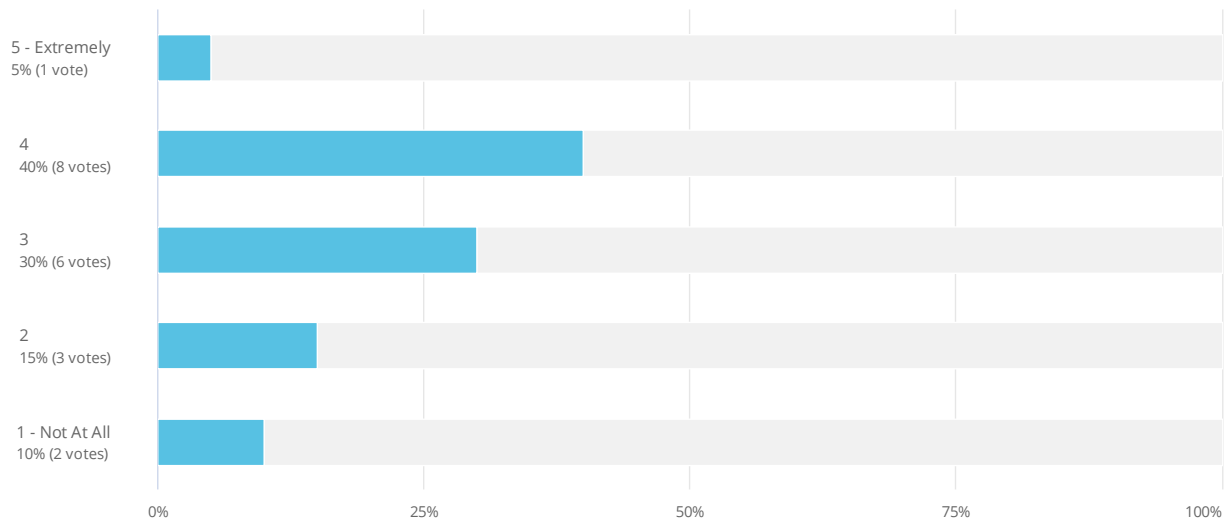

Super Serious Play

Question 7 of 31

Is this a problematic collection for the archives to accept, with 1 being not problematic and 5 being very problematic? (Collection 2: Men's Rights Student Group)

Nov 13, 2020 - Nov 13, 2020

BREAKDOWN

AVERAGE RATING

3.1 / 5

TOP 5

	👍	👎	💬
1 Anonymous It stills documents a part of the history of the University and its student life.	0	0	0
2 Anonymous add content warnings	0	0	0

OVERVIEW, USAGE BY DEVICE