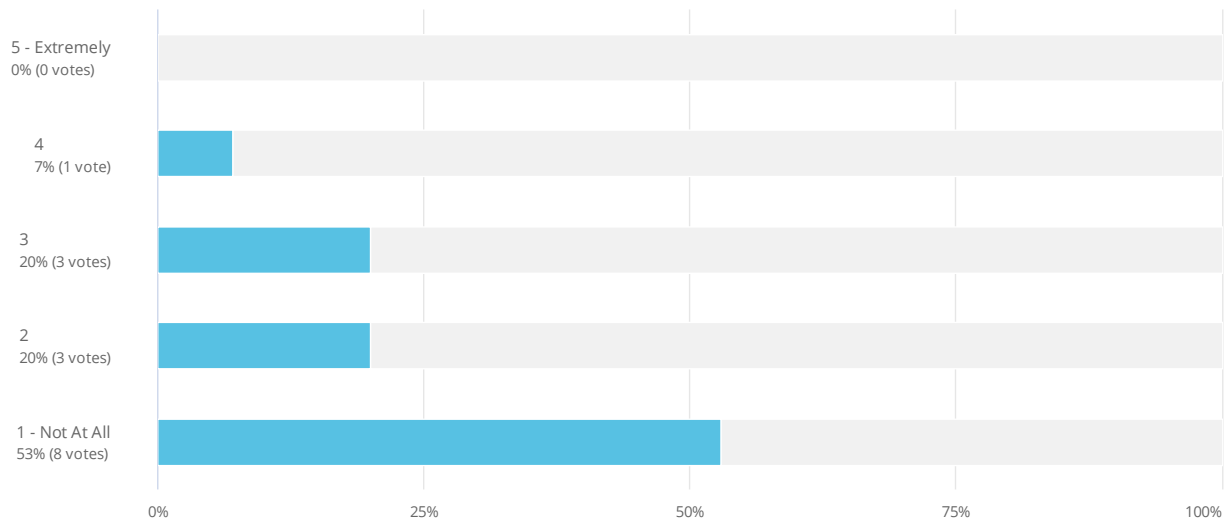

## BREAKDOWN

AVERAGE RATING

1.8 / 5