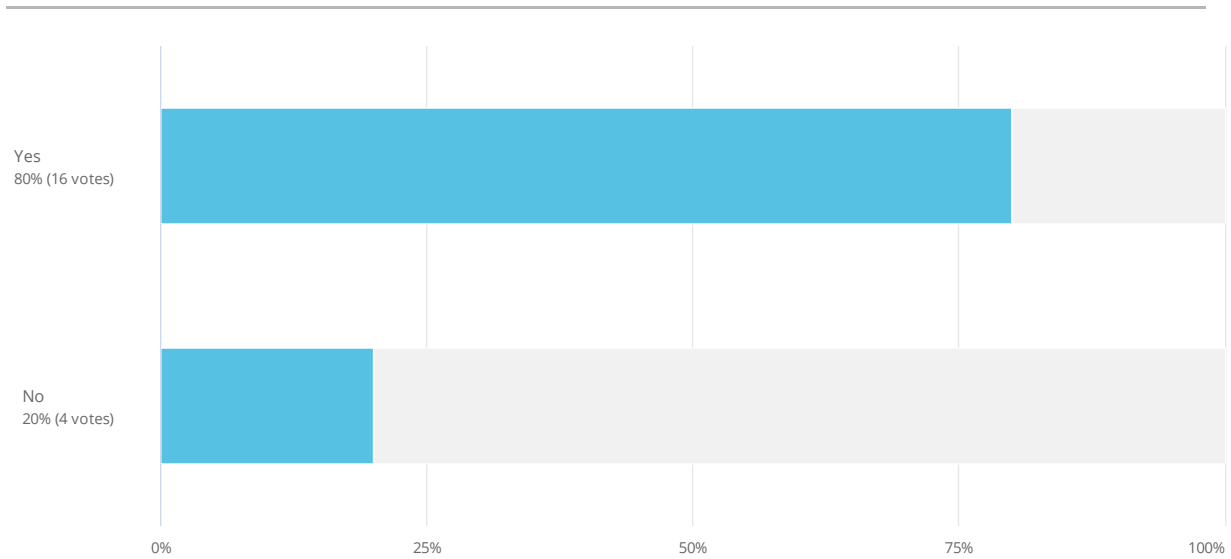

Super Serious Play

Question 2 of 31

Would you accept Collection 1:
Faculty Office?

Nov 13, 2020 - Nov 13, 2020

Joshua Kitchens
Clayton State University
Exported Nov 13, 2020 at 01:37 PM EST

BREAKDOWN

TOP CHOICE Yes

VIEWS

22

20 PARTICIPANTS

CONTRIBUTIONS

21

1 COMMENTS
By 1 person

0 VOTES
By 0 people

Web - 95.45%