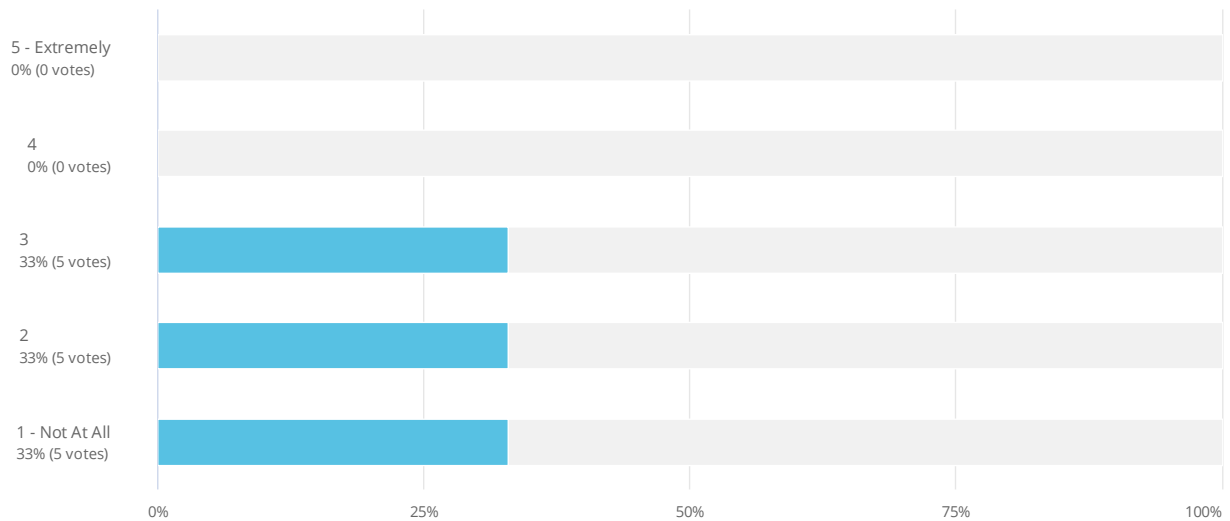

BREAKDOWN

AVERAGE RATING

2.0 / 5

TOP 5

		👍	👎	💬
1	Anonymous Their homophobia doesn't make this risky for the institution	0	0	0
2	Anonymous Not problematic but this donor family needs a talking to	0	0	0

OVERVIEW, USAGE BY DEVICE

VIEWS

16

15 PARTICIPANTS

CONTRIBUTIONS

17

2 COMMENTS
By 2 people

0 VOTES
By 0 people

- Web - 93.75%
- Mobile Web - 6.25%
- iOS - 0%
- Android - 0%