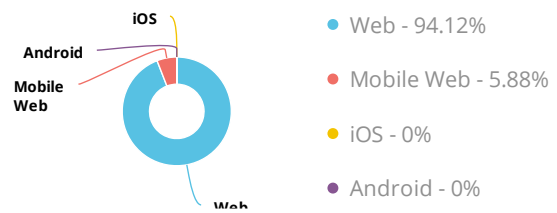

 **POPIn**

BREAKDOWN

Collection Subject

Policy/Mandate

Other Reason

TOP 5

OVERVIEW, USAGE BY DEVICE

VIEWS

17

15 PARTICIPANTS

CONTRIBUTIONS

16

1 COMMENTS
By 1 person

0 VOTES
By 0 people

SENTIMENT

0%