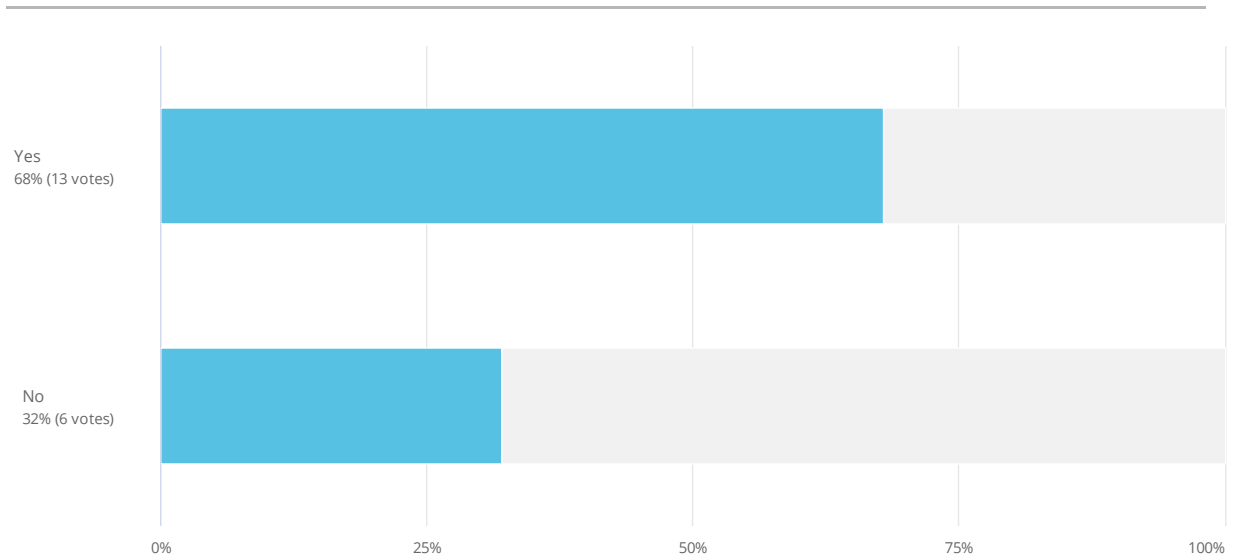

Super Serious Play

Question 11 of 31

Would you accept Collection 4:
Indengious Community?

Nov 13, 2020 - Nov 13, 2020

Joshua Kitchens
Clayton State University
Exported Nov 13, 2020 at 01:38 PM EST

 **POPIn**

BREAKDOWN

TOP CHOICE Yes

TOP 5

1

Anonymous

Would work with the indigenous group with regards to the collection.

1 0 0

OVERVIEW, USAGE BY DEVICE