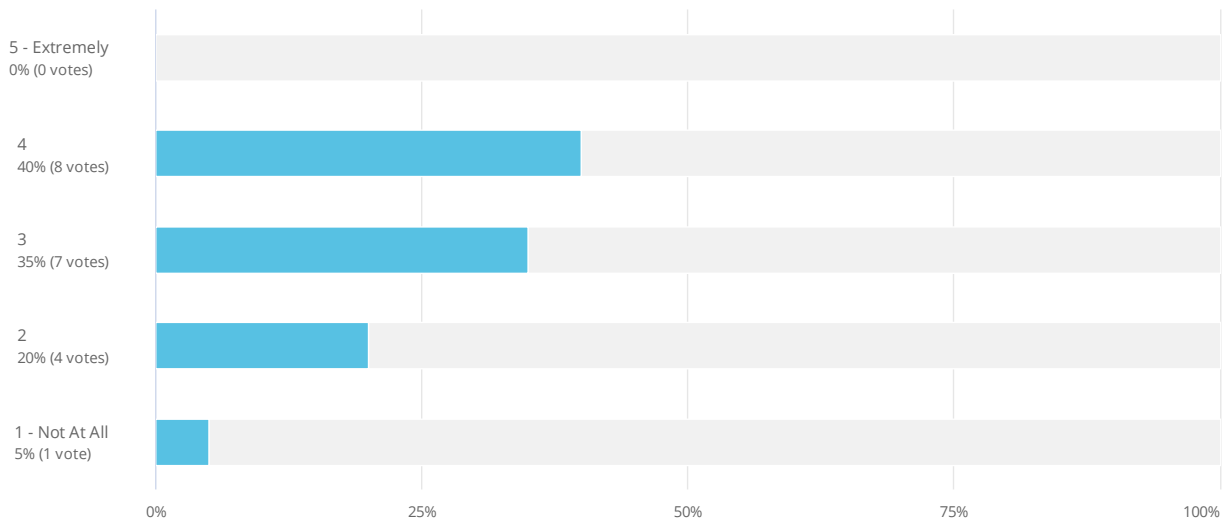

## Super Serious Play

Question 10 of 31

Is this a problematic collection for the archives to accept, with 1 being not problematic and 5 being very problematic? (Collection 3: Alumni Group)

Nov 13, 2020 - Nov 13, 2020

## BREAKDOWN

AVERAGE RATING

3.1 / 5